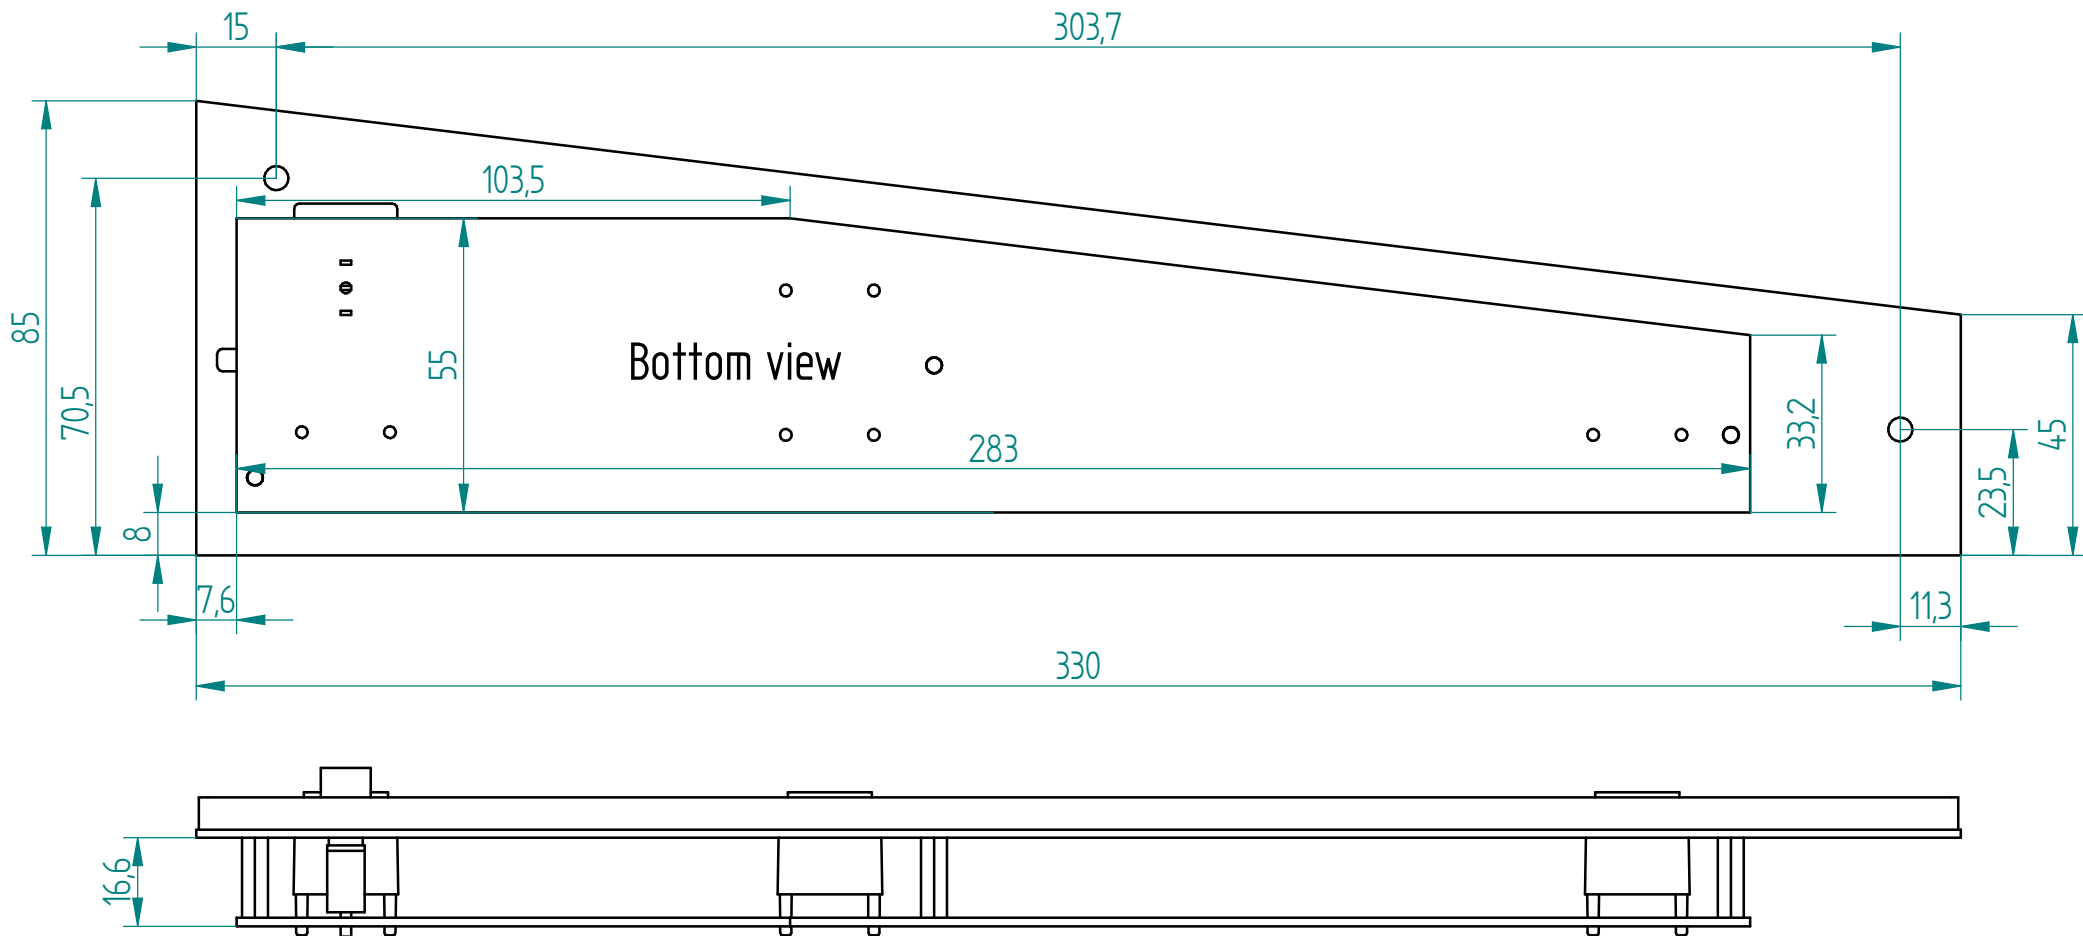

REVISION HISTORY			
REV	DESCRIPTION	DATE	APPROVED

Representing the left SIDE panel
mirror for right SIDE panel

	NAME	DATE	CPflight Srl			
DRAWN	A.C.	22/03/2022			TITLE	
CHECKED					SIDE320PRO	
ENG APPR					SIZE	DWG NO
MGR APPR			SIDE320PRO		REV 0	
UNLESS OTHERWISE SPECIFIED DIMENSIONS ARE IN MILLIMETERS ANGLES ±X.X° 2 PL ±X.XX 3 PL ±X.XXX			File: SIDE320Ldft			
SCALE:		WEIGHT:	SHEET 1 OF 1			