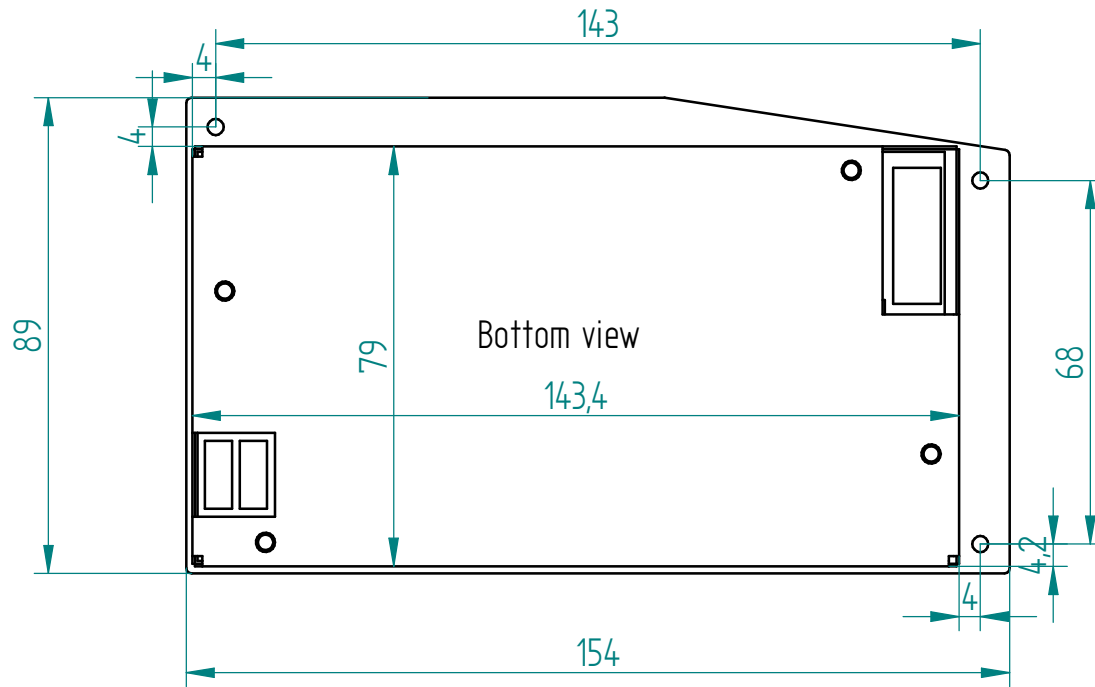

REVISION HISTORY			
REV	DESCRIPTION	DATE	APPROVED

Representing the left EFIS panel EFL320PRO
mirror for right EFIS panel EFR320PRO

	NAME	DATE	CPflight Srl			
DRAWN	A.C.	21/03/2022			TITLE	
CHECKED					EFI320PRO dimensions	
ENG APPR					SIZE	DWG NO
MGR APPR			EFI320PRO			
UNLESS OTHERWISE SPECIFIED DIMENSIONS ARE IN MILLIMETERS Tolerances ±0,5mm			File: EFI320PRO.dft			
			SCALE:	WEIGHT:		
			SHEET 1 OF 1	REV 0		