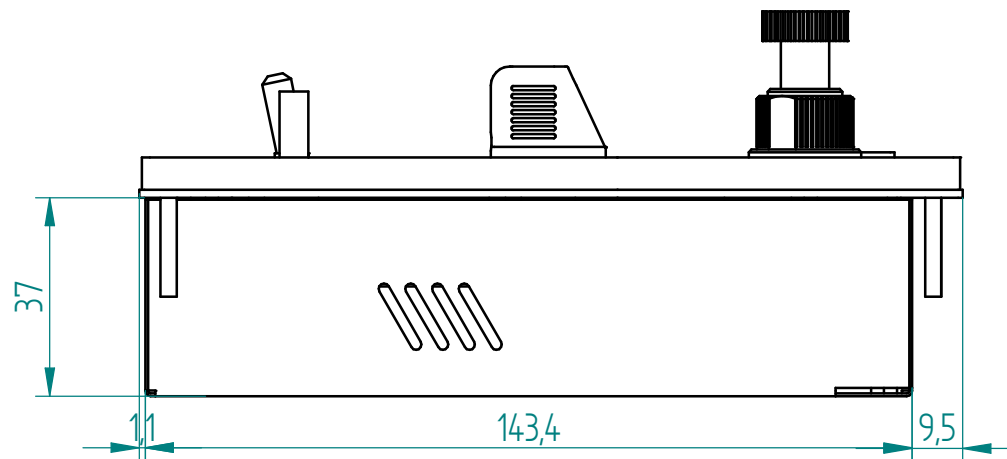

REVISION HISTORY			
REV	DESCRIPTION	DATE	APPROVED

Representing the left EFIS panel EFL320PRO
mirror for right EFIS panel EFR320PRO

	NAME	DATE	CPflight Srl			
DRAWN	A.C.	21/03/2022			TITLE	
CHECKED					EFI320PRO dimensions	
ENG APPR					SIZE	DWG NO
MGR APPR			EFI320PRO			
UNLESS OTHERWISE SPECIFIED DIMENSIONS ARE IN MILLIMETERS Tolerances ±0,5mm			File: EFI320PRO.dft			
			SCALE:	WEIGHT:		
			SHEET 1 OF 1	REV 0		