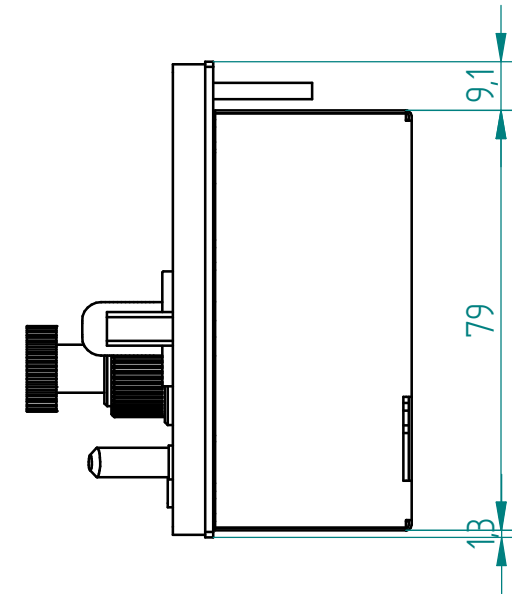

REVISION HISTORY			
REV	DESCRIPTION	DATE	APPROVED

Representing the left EFIS panel EFL320PRO
mirror for right EFIS panel EFR320PRO

	NAME	DATE	CPflight Srl			
DRAWN	A.C.	21/03/2022			TITLE	
CHECKED					EFI320PRO dimensions	
ENG APPR					SIZE	DWG NO
MGR APPR			EFI320PRO			
UNLESS OTHERWISE SPECIFIED DIMENSIONS ARE IN MILLIMETERS Tolerances ±0,5mm			File: EFI320PRO.dft			
			SCALE:	WEIGHT:		
			SHEET 1 OF 1	REV 0		