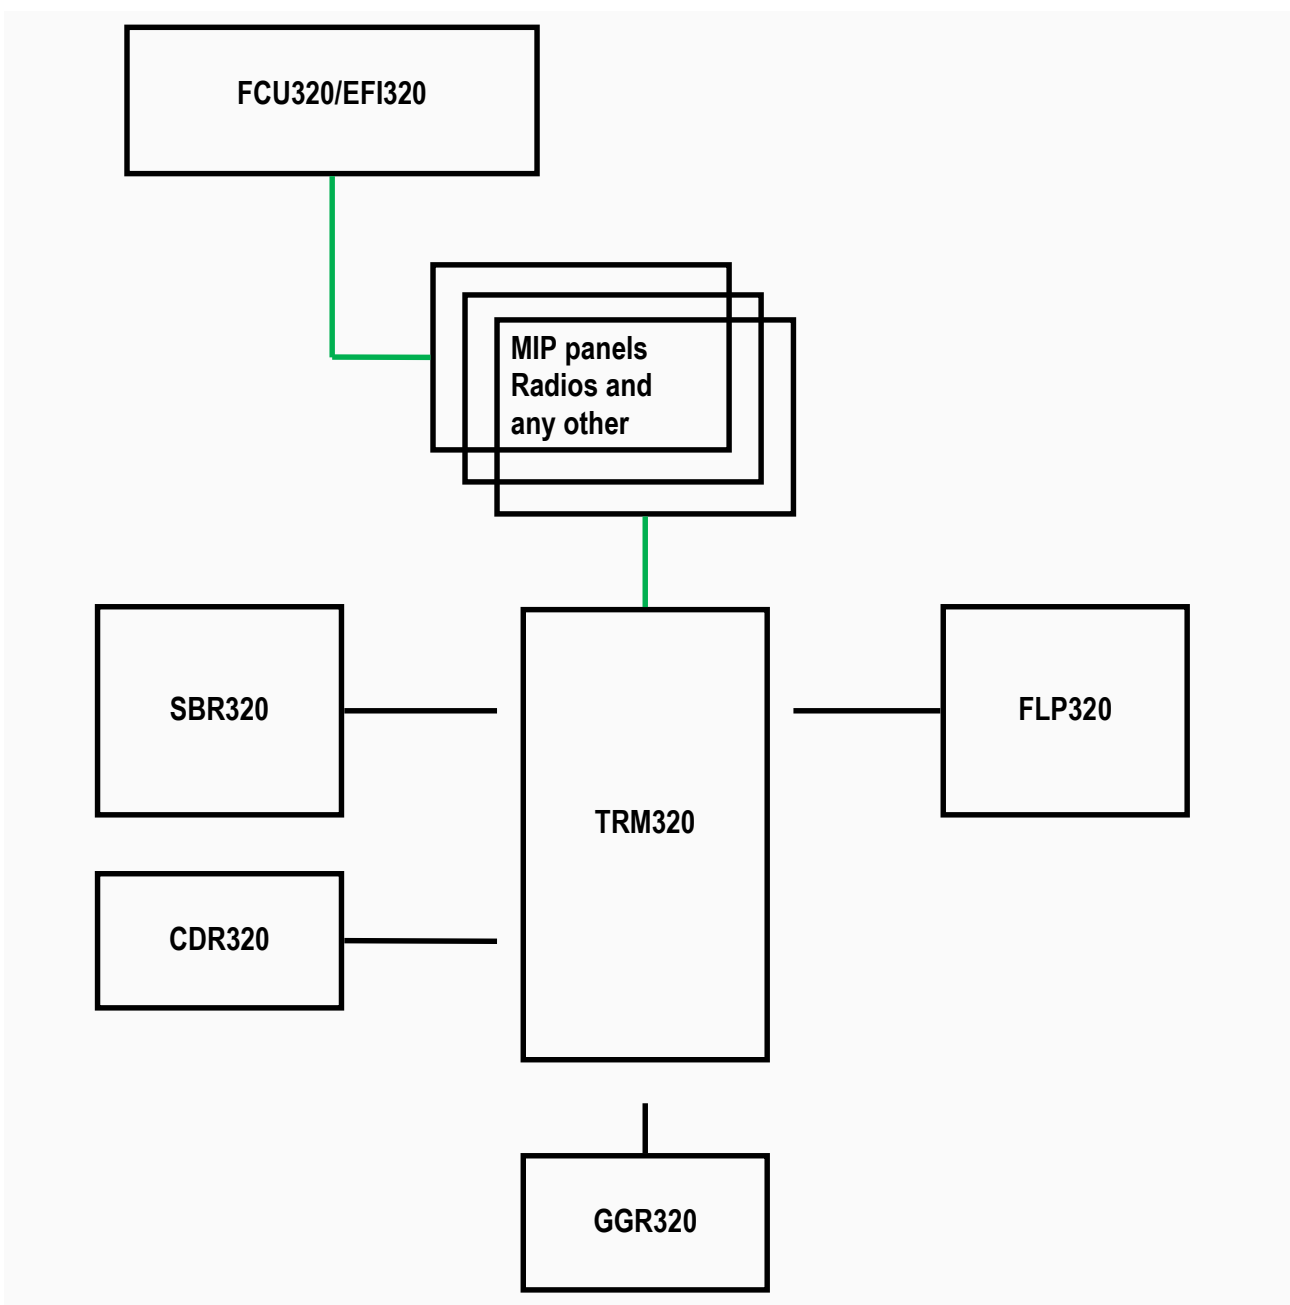

TRM320 CONNECTIONS

The TRM320 integrate the connectors and supports the functions for the:

- Flap lever FLP320
- Speed Brake Lever SBR320
- Cockpit Door panel CDR320
- Landing Gear Gravity Extension Handle GGR320.

The above mentioned products are extensions of the TRM320 and they require it to works, where the TRM320 itself is an expansion modules and requires CPflight FCU320 to operate:

CONNECTORS

FLP320
Flap panel
connector

SBR320
Speed-brake
panel connector

CDR320
Cockpit-door
panel connector

Daisy-chain
connectors

GGR320
Landing gear
Gravity Extension
Handle connector

GGR320
Backlight
connector