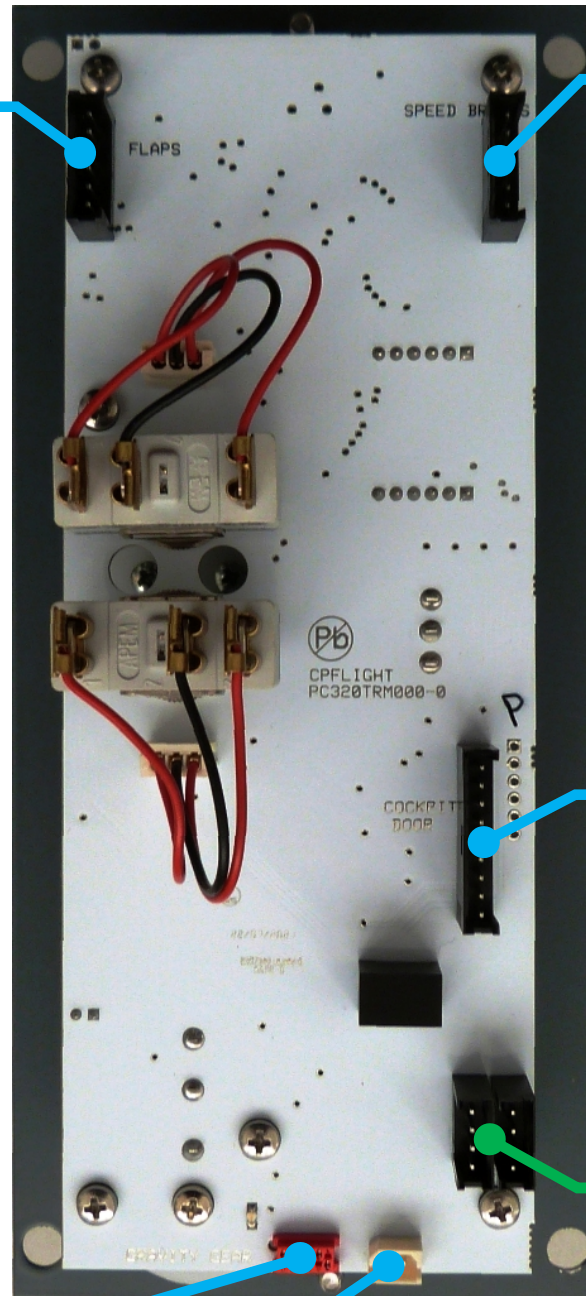

TRM320 CONNECTIONS

The TRM320 integrate the connectors and supports the functions for the:

- Flap lever FLP320
- Speed Brake Lever SBR320
- Cockpit Door panel CDR320
- Landing Gear Gravity Extension Handle GGR320.

The above mentioned products are extensions of the TRM320 and they require it to works, where the TRM320 itself is an expansion modules and requires CPflight FCU320 to operate:

CONNECTORS

FLP320
Flap panel
connector

SBR320
Speed-brake
panel connector

CDR320
Cockpit-door
panel connector

Daisy-chain
connectors

GGR320
Landing gear
Gravity Extension
Handle connector

GGR320
Backlight
connector