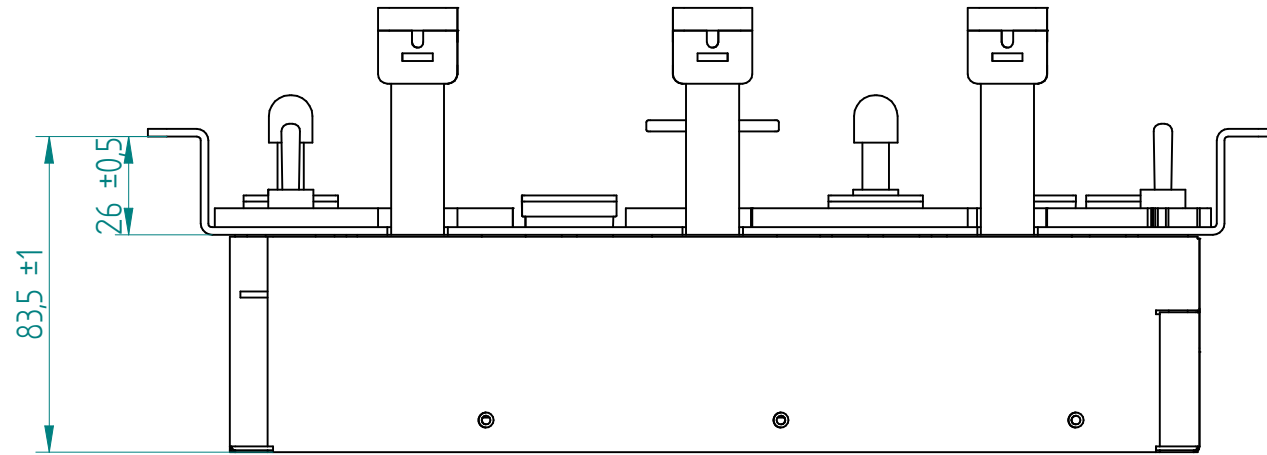

REVISION HISTORY			
REV	DESCRIPTION	DATE	APPROVED

DRAWN	A.C.	DATE	CPflight Srl	
CHECKED			TITLE	
ENG APPR			Fire 737	
MGR APPR			FILE FIRE737.dht	
UNLESS OTHERWISE SPECIFIED DIMENSIONS ARE IN MILLIMETERS ANGLES +XX° 2 PL *XXX 3 PL *XXXX			SIZE	DWG NO
			SCALE	WEIGHT
			SHEET 1 OF 1	