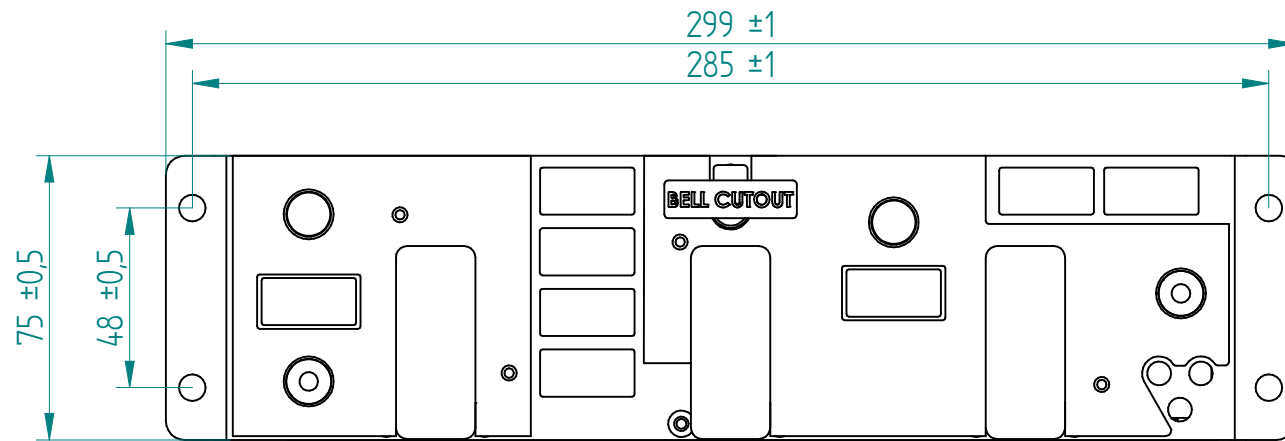

REVISION HISTORY			
REV	DESCRIPTION	DATE	APPROVED

DRAWN	A.C.	DATE	CPflight Srl	
CHECKED			TITLE	
ENG APPR			Fire 737	
MGR APPR			FILE FIRE737.dht	
UNLESS OTHERWISE SPECIFIED DIMENSIONS ARE IN MILLIMETERS ANGLES +XX° 2 PL *XXX 3 PL *XXXX			SIZE	DWG NO
			SCALE	WEIGHT
			SHEET 1 OF 1	